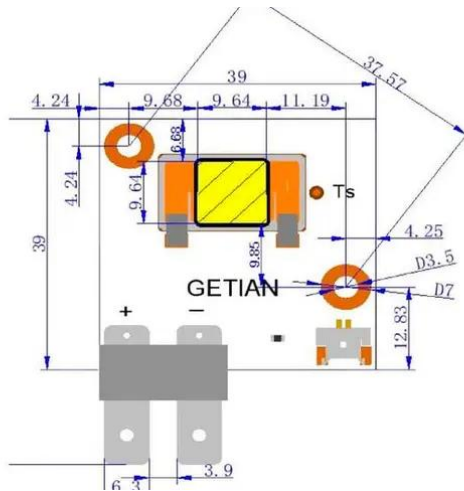

LED COB 150W 8000K LED SL-160 Search Light (GT-FC150X3-1.1)

Art.n.: E6520041
GTIN: 4026397715132

LED COB 150W 8000K LED SL-160 Search Light (GT-FC150X3-1.1)

Art.n.: E6520041
GTIN: 4026397715132

Features :
