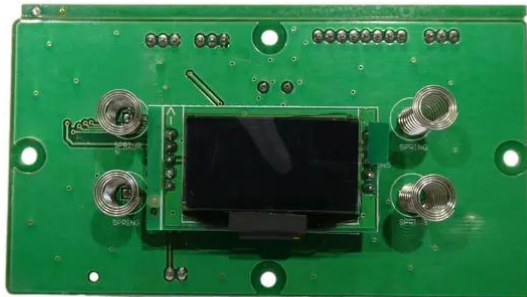

## Pcb (Display) AKKU IP UP-4 Entry QCL Spot QuickDMX (P4-073 V1.2)

Art.n.: E6519949  
GTIN: 4026397709926

---

## Pcb (Display) AKKU IP UP-4 Entry QCL Spot QuickDMX (P4-073 V1.2)

Art.n.: E6519949  
GTIN: 4026397709926

**Features :**

---