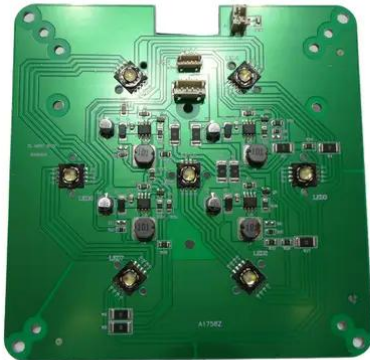

## Pcb (LED) AKKU UP-7 QCL Spot QuickDMX (SL-Q807-BET2)

Art.n.: E6519910  
GTIN: 4026397707472

---

## Pcb (LED) AKKU UP-7 QCL Spot QuickDMX (SL-Q807-BET2)

Art.n.: E6519910  
GTIN: 4026397707472

**Features :**

---