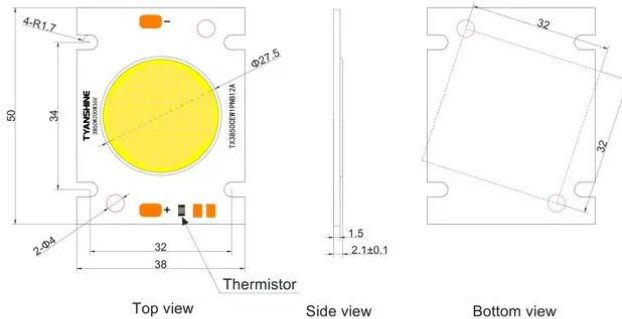

LED COB 250W 3200K LED PFE-200 3000K Profile Spot (TX-3850S200C28F12-03H95)

Art.n.: E6519894
GTIN: 4026397706833

LED COB 250W 3200K LED PFE-200 3000K Profile Spot (TX-3850S200C28F12-03H95)

Art.n.: E6519894
GTIN: 4026397706833