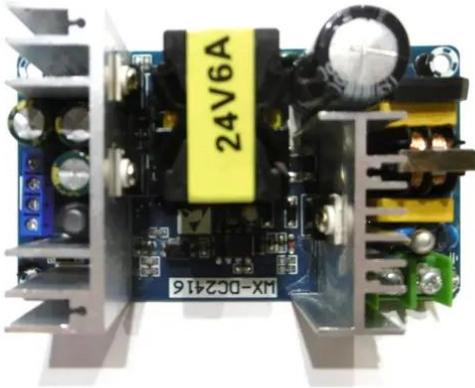

## Pcb (Power supply) 24V/6A EPA-100BT (WX-DC2416)

Art.n.: E6519826  
GTIN: 4026397703771

---

## Pcb (Power supply) 24V/6A EPA-100BT (WX-DC2416)

Art.n.: E6519826  
GTIN: 4026397703771

**Features :**

---