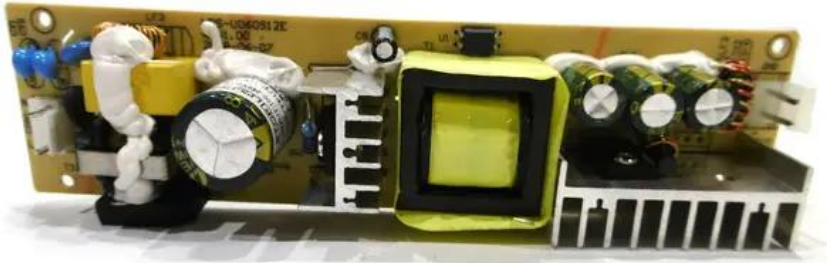

## Pcb (Power supply) 12V/5A LED KLS-170 (LPS-U060S12E)

Art.n.: E6519814

GTIN: 4026397702972

---

---

### Dati tecnici :

Peso: 0,14 kg

---