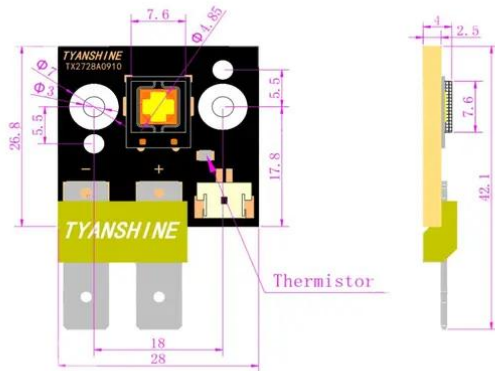

LED COB 100W 8000K TSL-1000 (TX-2728W70FC120-NUVENG-A01)

Art.n.: E6519737
GTIN: 4026397698299

LED COB 100W 8000K TSL-1000 (TX-2728W70FC120-NUVENG-A01)

Art.n.: E6519737
GTIN: 4026397698299

Features :
