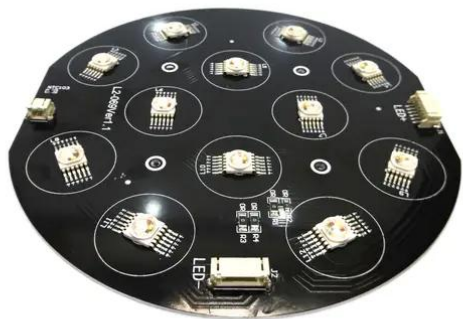

Pcb (LED) LED SLS-12 HCL MK2 Floor (L2-069Ver1.1)

Art.n.: E6519731
GTIN: 4026397698183

Prezzo di listino: 81.4 €
incl. 19% IVA

Pcb (LED) LED SLS-12 HCL MK2 Floor (L2-069Ver1.1)

Art.n.: E6519731
GTIN: 4026397698183