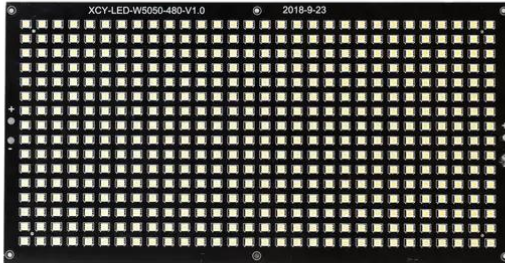

## Pcb (LED) LED Super Strobe (XCY-LED-W5050-480-V1.0)

Art.n.: E6519616  
GTIN: 4026397691979

---

## Pcb (LED) LED Super Strobe (XCY-LED-W5050-480-V1.0)

Art.n.: E6519616  
GTIN: 4026397691979

**Features :**

---