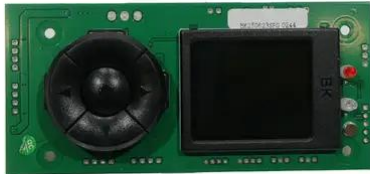

Pcb (Display) LED TMH-W375 Matrix Moving-Head Wash Zoom

Art.n.: E6512405
GTIN: 4026397750775

Pcb (Display) LED TMH-W375 Matrix Moving-Head Wash Zoom

Art.n.: E6512405
GTIN: 4026397750775

Features :
