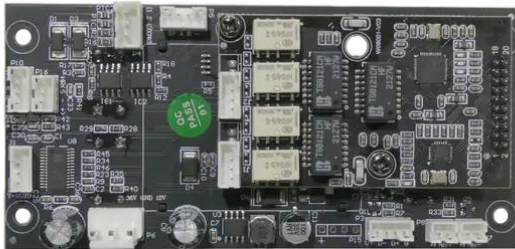

Pcb (display) LED PIX-12 Swing QCL

Art.n.: E6511916
GTIN: 4026397737851

Pcb (display) LED PIX-12 Swing QCL

Art.n.: E6511916
GTIN: 4026397737851

Features :
