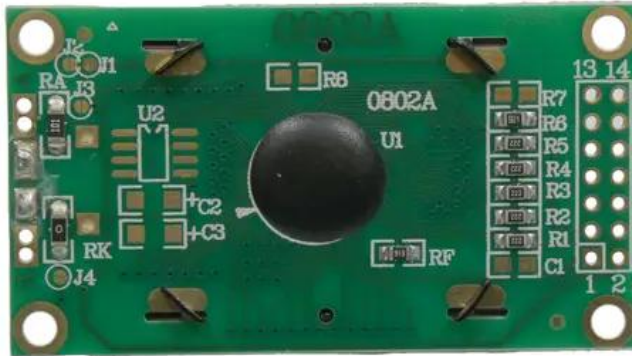

## Pcb (LCD Display) LED Mega Strobe 812 Panel (0802A)

Art.n.: E6511907

GTIN: 4026397737578

---

---

### Dati tecnici :

Peso: 0,02 kg

---

---