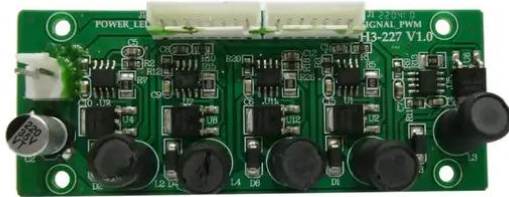

## Pcb (driver) LED Z-2000 (H3-227 V1.0)

Art.n.: E6511785  
GTIN: 4026397733907

---

## Pcb (driver) LED Z-2000 (H3-227 V1.0)

Art.n.: E6511785  
GTIN: 4026397733907

**Features :**

---