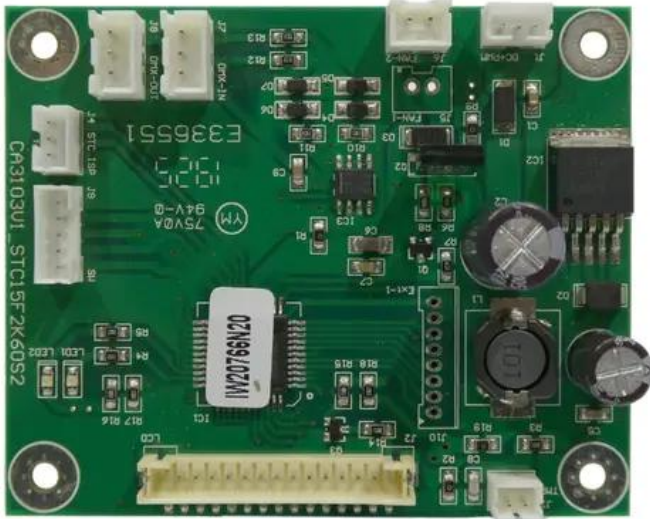

## Pcb (Control) DarkFX Wash 2000

Art.n.: E6511690

GTIN: 4026397731330

---

---