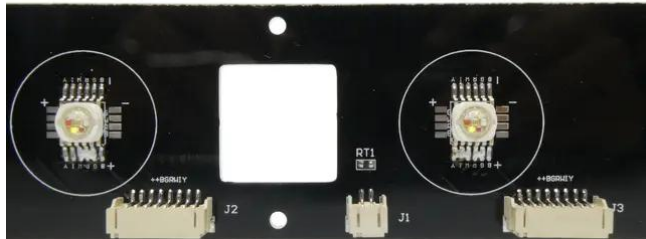

## Pcb (LED) LED IP T-PIX 12 HCL (LED6X10W)

Art.n.: E6511366  
GTIN: 4026397723410

---

## Pcb (LED) LED IP T-PIX 12 HCL (LED6X10W)

Art.n.: E6511366  
GTIN: 4026397723410

**Features :**

---