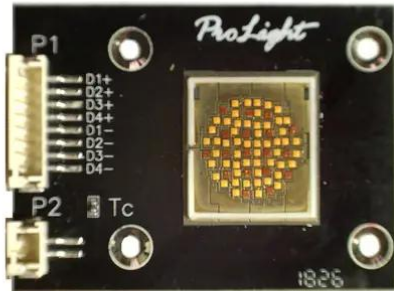

---

**LED COB 170W WW 3000K/Amber  
LED THA-150F ProLight  
(PBMM-170FQL-D01CA)**

**Art.n.: E6510796**  
GTIN: 4026397676679

---

**LED COB 170W WW 3000K/Amber  
LED THA-150F ProLight  
(PBMM-170FQL-D01CA)**