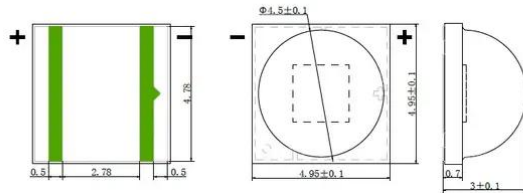

LED 15W WW LED KLS-60 WW (TX-5050W15FC120)

Art.n.: E6510790
GTIN: 4026397676617

LED 15W WW LED KLS-60 WW (TX-5050W15FC120)

Art.n.: E6510790
GTIN: 4026397676617

Features :
