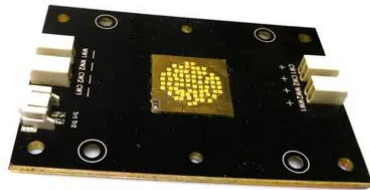

# LED COB 250W 2700-6500K LED THA-250F 2700K-6500K (FD- TWW250-00)

**Art.n.: E6510350**  
GTIN: 4026397656084

---

# LED COB 250W 2700-6500K LED THA-250F 2700K-6500K (FD- TWW250-00)

**Art.n.: E6510350**  
GTIN: 4026397656084

**Features :**

---