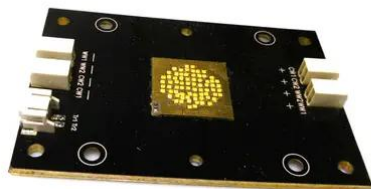

LED COB 250W 2700-6500K LED THA-250F 2700K-6500K (FD- TWW250-00)

Art.n.: E6510350
GTIN: 4026397656084

Prezzo di listino: 742.2 €
incl. 19% IVA

LED COB 250W 2700-6500K LED THA-250F 2700K-6500K (FD- TWW250-00)

Art.n.: E6510350
GTIN: 4026397656084

Features :
