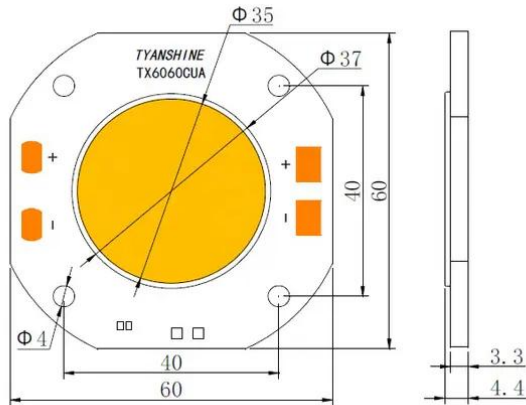

LED COB 250W 3000K LED PFE-250 3000K Profile Spot (TX-6060W250D180CUY)

Art.n.: E6510308
GTIN: 4026397654943

LED COB 250W 3000K LED PFE-250 3000K Profile Spot (TX-6060W250D180CUY)

Art.n.: E6510308
GTIN: 4026397654943