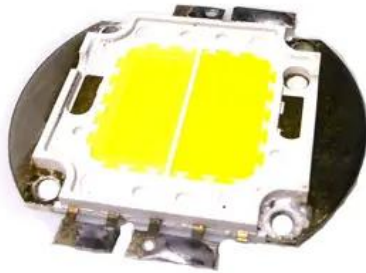

# LED COB 100W CW/WW Audience Blinder 4x100W ProLight (DEX-WPL02AV1A-GH)

Art. No. 10291  
GTIN: 4026397654516

---

---