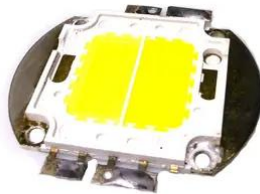

LED COB 100W CW/WW Audience Blinder 4x100W ProLight (DEX- WPL02AV1A-GH)

Art.n.: E6510291
GTIN: 4026397654516

LED COB 100W CW/WW Audience Blinder 4x100W ProLight (DEX- WPL02AV1A-GH)

Art.n.: E6510291
GTIN: 4026397654516