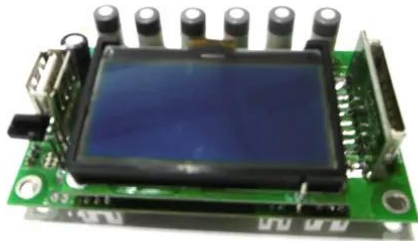

Pcb (Player) RM-1422FX USB (P2H4303A0)

Art.n.: E6509662
GTIN: 4026397630862

Pcb (Player) RM-1422FX USB (P2H4303A0)

Art.n.: E6509662
GTIN: 4026397630862

Features :
