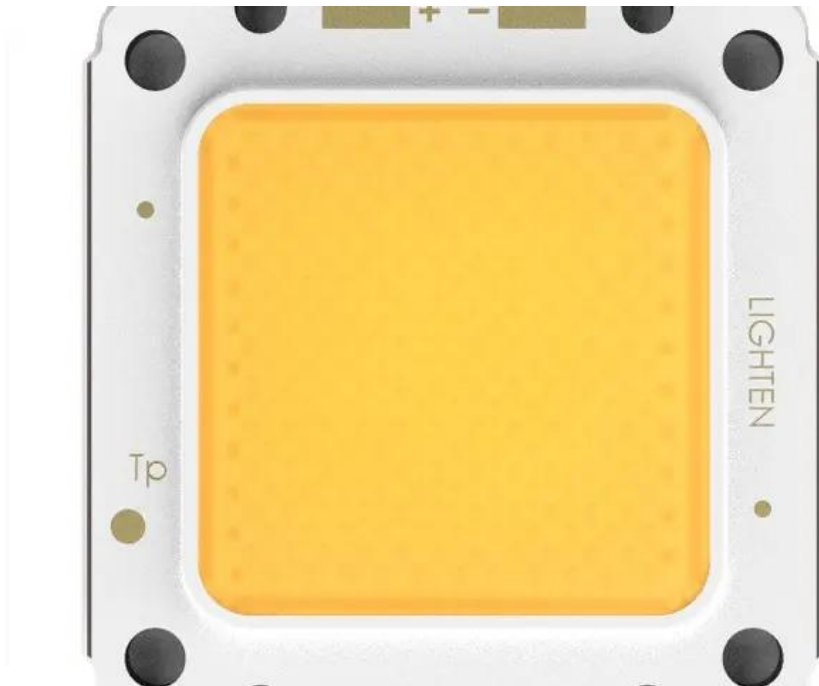

## LED COB 100W 3100K LED Profile 100W WW (LTCW1020-100-016)

Art.n.: E6509649

GTIN: 4026397630534

---