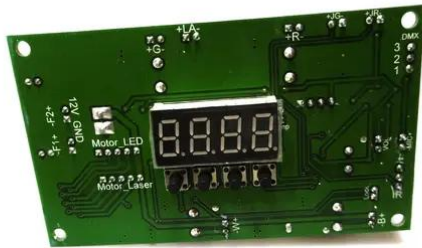

Pcb (display/control) LED Laser Derby

Art.n.: E6509561
GTIN: 4026397634228

Pcb (display/control) LED Laser Derby

Art.n.: E6509561
GTIN: 4026397634228

Features :
