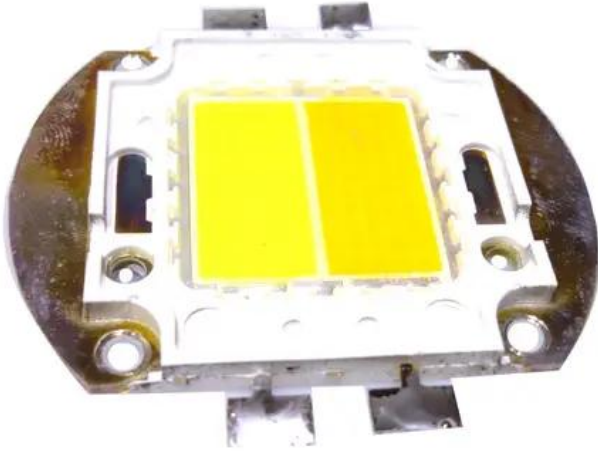

## LED COB 100W CW/WW

Art.n.: E6509409

GTIN: 4026397620665

---