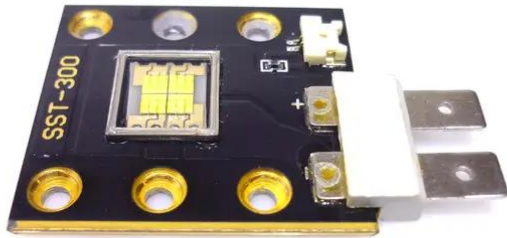

LED COB 6000K TSL-1200 (SST-300 180W-W)

Art.n.: E6509180
GTIN: 4026397605129

LED COB 6000K TSL-1200 (SST-300 180W-W)

Art.n.: E6509180
GTIN: 4026397605129

Features :
