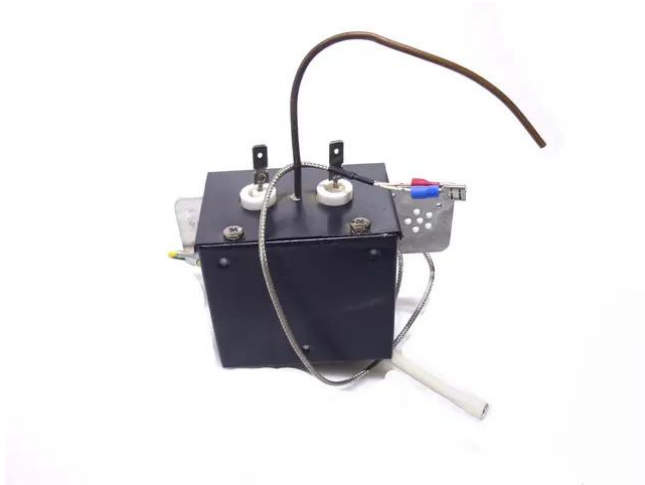

## Heating element 400W NH-10

Art.n.: E6509035  
GTIN: 4026397602883

---

## Heating element 400W NH-10

Art.n.: E6509035  
GTIN: 4026397602883

**Features :**

---