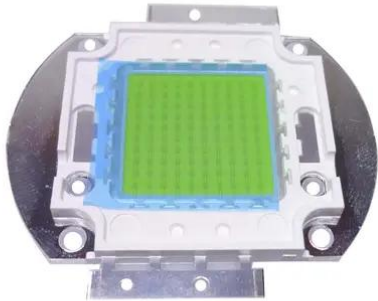

## LED COB 100W CW (JX-SPEC- WW-0100)

Art.n.: E6508902  
GTIN: 4026397591354

---

## LED COB 100W CW (JX-SPEC- WW-0100)

Art.n.: E6508902  
GTIN: 4026397591354

**Features :**

---