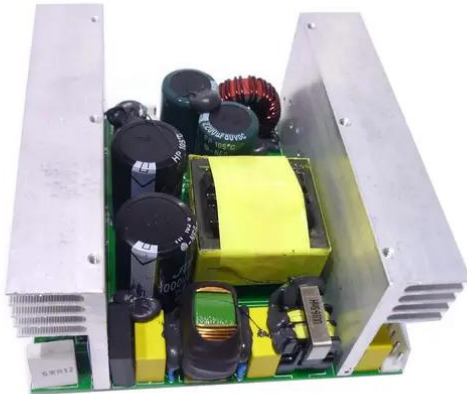

Pcb (Amplifier/Power supply) MagiCarpet 151A MK2

Art.n.: E6508870
GTIN: 4026397606430

Pcb (Amplifier/Power supply) MagiCarpet 151A MK2

Art.n.: E6508870
GTIN: 4026397606430

Features :
