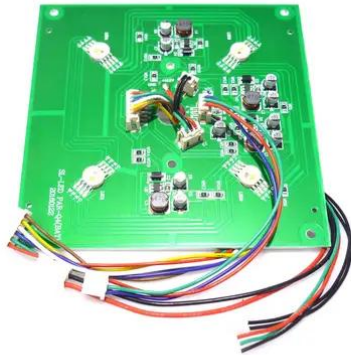

## Pcb (LED) AKKU UP-4 QCL Spot Quick DMX (20160122)

Art.n.: E6508807  
GTIN: 4026397584103

---

## Pcb (LED) AKKU UP-4 QCL Spot Quick DMX (20160122)

Art.n.: E6508807  
GTIN: 4026397584103

**Features :**

---