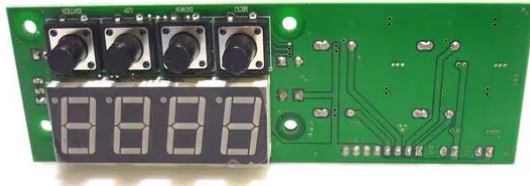

## Pcb (Control) COB PRO 8x20W (251BS86B)

Art.n.: E6508636  
GTIN: 4026397573084

---