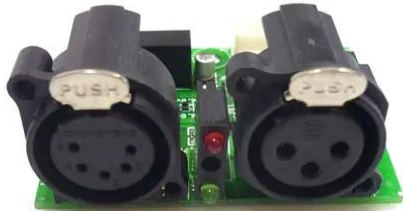

## Platine (DMX/OUT) DMX Split 8X RDM

Art.n.: E6508297  
GTIN: 4026397571530

---

## Platine (DMX/OUT) DMX Split 8X RDM

Art.n.: E6508297  
GTIN: 4026397571530

**Features :**

---