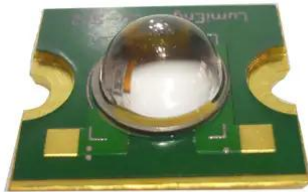

## LED COB 20W CW Wave (LumiEngin-Cu-SC2)

Art.n.: E6508075  
GTIN: 4026397548297

---

## LED COB 20W CW Wave (LumiEngin-Cu-SC2)

Art.n.: E6508075  
GTIN: 4026397548297

**Features :**

---