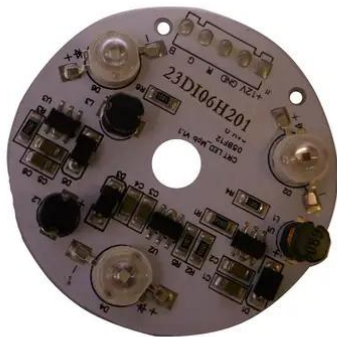

## Pcb (LED) LED KLS-Kombo Laser (CRT LED\_Mpb V1.1) Derby

Art.n.: E6507856  
GTIN: 4026397547818

**Prezzo di listino: 14.14 €**  
incl. 19% IVA

---

## Pcb (LED) LED KLS-Kombo Laser (CRT LED\_Mpb V1.1) Derby

Art.n.: E6507856  
GTIN: 4026397547818

**Features :**

---