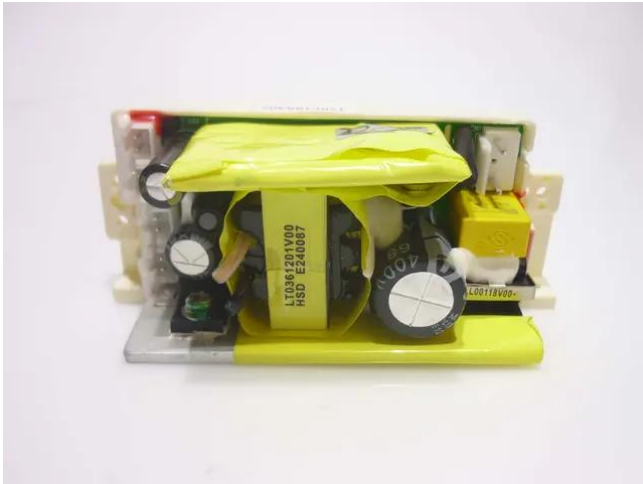

Pcb (Power supply) LED Laser Bar

Art.n.: E6507842
GTIN: 4026397547573

Pcb (Power supply) LED Laser Bar

Art.n.: E6507842
GTIN: 4026397547573

Features :
