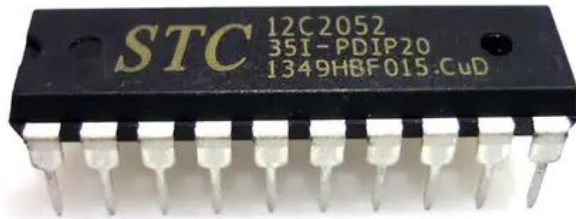

---

**CPU LED KLS-800 (DMX Linking) (12C2052)**

**Art.n.: E6507520**

GTIN:

---

**Features :**

---

**Logistica**