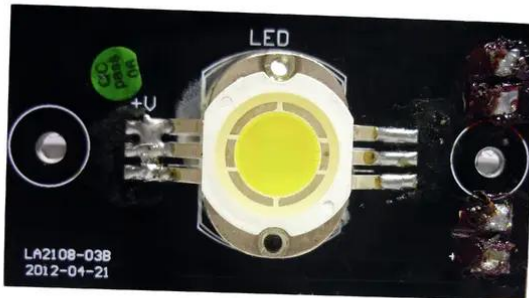

Pcb (LED) PMB 3200K (LA2108-03B)

Art.n.: E6506762
GTIN: 4026397497021

Pcb (LED) PMB 3200K (LA2108-03B)

Art.n.: E6506762
GTIN: 4026397497021

Features :
