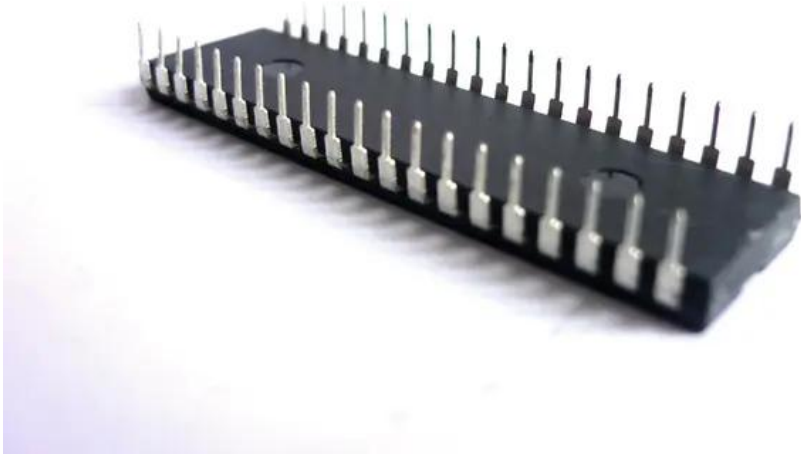

## IC STC89C51 for DMX Superstrobe 2700

Art.n.: E400041U

GTIN: 4026397431407

---

---