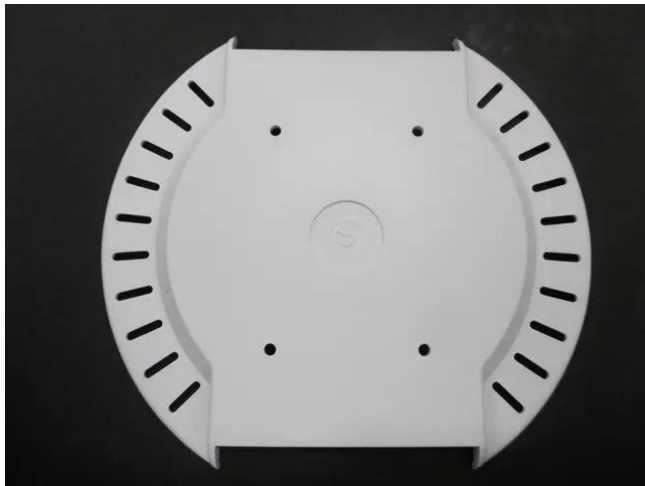

cover (base plate) LED TMH-75 Hybrid white

Art.n.: E3290477
GTIN: 4026397686043

cover (base plate) LED TMH-75 Hybrid white

Art.n.: E3290477
GTIN: 4026397686043

Features :
