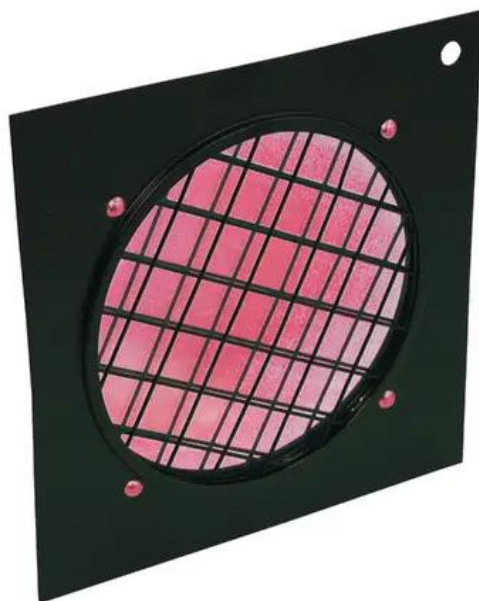

EUROLITE Red Dichroic Filter black frame f. PAR-56

Dichroic filter

Art.n.: 9430130A

GTIN: 4026397180350

Descrizione :

When ordering color filters, please state the color-no. and the article-no. in order to prevent misunderstandings and false deliveries.

Features :

- The professional solution!
- Color filter with highest constancy
- No more fading-out and burn-outs
- For adding colour to a white beam
- Attached in color filter frames
- Great variety of colors
- Dimensions 225 x 225 mm
- For PAR 56 profi-spot

Logistica

EAN / GTIN: 4026397180350

Peso : 0,38 kg

Lunghezza : 0.23 m

Larghezza : 0.23 m

Altezza : 0.01 m

Dati tecnici :

Materiale: Dichroitic glass

Colore: Rosso

Peso: 0,33 kg

Contenuto della confezione:
