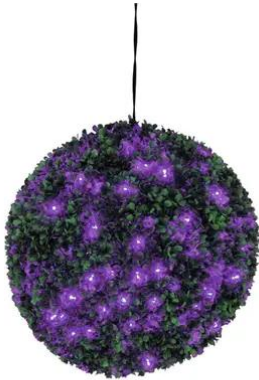

EUROPALMS

Boxwood ball with purple LEDs, artificial, 40cm

Beautiful, decorative deciduous polyethylene box tree ball
with LEDs

Art.n.: 82606958
GTIN: 4026397366495

EUROPALMS

Boxwood ball with purple LEDs, artificial, 40cm

Beautiful, decorative deciduous polyethylene box tree ball
with LEDs

Art.n.: 82606958
GTIN: 4026397366495

Features :

- Extravagant decoration, ideal for home and garden
- 200 long-life LEDs (available in different colors)
- Ready for connection with outdoor power cord (IP44)
- 200 LED viola
- Controllabile via plug and play
- Adatto per uso esterno IP44