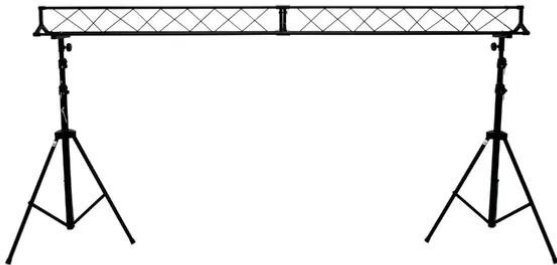

eurolite®

EU Show Stand

Stand set up to 315 cm height and 300 cm width, maximum load 60 kg

Art.n.: 59007032
GTIN: 4026397633269

eurolite®

EU Show Stand

Stand set up to 315 cm height and 300 cm width, maximum load 60 kg

Art.n.: 59007032
GTIN: 4026397633269

Features :

- Facile da montare
- Regolabile in altezza
- Made in Europe