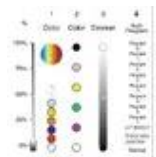

## FUTURELIGHT PCC-1200 PRO-Color-Changer

Extremely bright color changer

Art.n.: 51840975

GTIN: 4026397169874

### Features :

- DMX-controlled operation or stand-alone operation with Master/Slave function
- 48 preprogrammed scenes in Program Run for stand-alone operation
- Number of scenes in Program Run can be changed individually
- The scenes in Program Run can be modified via the control board or via an external controller and loaded into the memory
- 8 built-in programs can be called up via DMX controller
- Sound-controlled via built-in microphone
- Lightbeam with 27° radiation angle
- Control board with 4-digit display and foil keyboard for adjusting the DMX-starting address, Program, Reset
- For bright 1200 W lamp
- Color wheel 1 with 5 different, dichroic color filters and white
- Color wheel 2 with 4 different, dichroic color filters, blackout and white
- DMX control via every standard DMX controller
- Per maggiori informazioni su questo prodotto, consultare "Download" nella scheda tecnica

### Dati tecnici :

Alimentazione elettrica: 230 V AC, 50 Hz

Potenza totale installata: 1300,00 W

Canali DMX: 4

Misure: Larghezza: 41 cm  
Profondità: 45 cm

	Altezza: 47 cm
DMX channels:	4
DMX connection:	3-pin XLR
Sound-control:	via built-in microphone
Color-wheel 1:	5 colors and white
Color-wheel 2:	4 colors, blackout and white
Dimensions (L x W x H):	470 x 410 x 450 mm
Weight:	18 kg
Prodotto speciale:	Non destinato all'illuminazione di ambienti domestici
Destinazione d'uso:	Illuminazione per effetti speciali