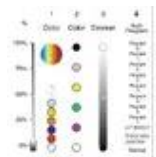

FUTURELIGHT PCC-1200 PRO-Color-Changer

Extremely bright color changer

Art.n.: 51840975

GTIN: 4026397169874

L'articolo non è più disponibile.

Features :

- DMX-controlled operation or stand-alone operation with Master/Slave function
- 48 preprogrammed scenes in Program Run for stand-alone operation
- Number of scenes in Program Run can be changed individually
- The scenes in Program Run can be modified via the control board or via an external controller and loaded into the memory
- 8 built-in programs can be called up via DMX controller
- Sound-controlled via built-in microphone
- Lightbeam with 27° radiation angle
- Control board with 4-digit display and foil keyboard for adjusting the DMX-starting address, Program, Reset
- For bright 1200 W lamp
- Color wheel 1 with 5 different, dichroic color filters and white
- Color wheel 2 with 4 different, dichroic color filters, blackout and white
- DMX control via every standard DMX controller
- Per maggiori informazioni su questo prodotto, consultare "Download" nella scheda tecnica

Potenza totale installata: 1300,00 W

Canali DMX: 4

Misure: Larghezza: 41 cm
Profondità: 45 cm

	Altezza: 47 cm
DMX channels:	4
DMX connection:	3-pin XLR
Sound-control:	via built-in microphone
Color-wheel 1:	5 colors and white
Color-wheel 2:	4 colors, blackout and white
Dimensions (L x W x H):	470 x 410 x 450 mm
Weight:	18 kg
Prodotto speciale:	Non destinato all'illuminazione di ambienti domestici
Destinazione d'uso:	Illuminazione per effetti speciali