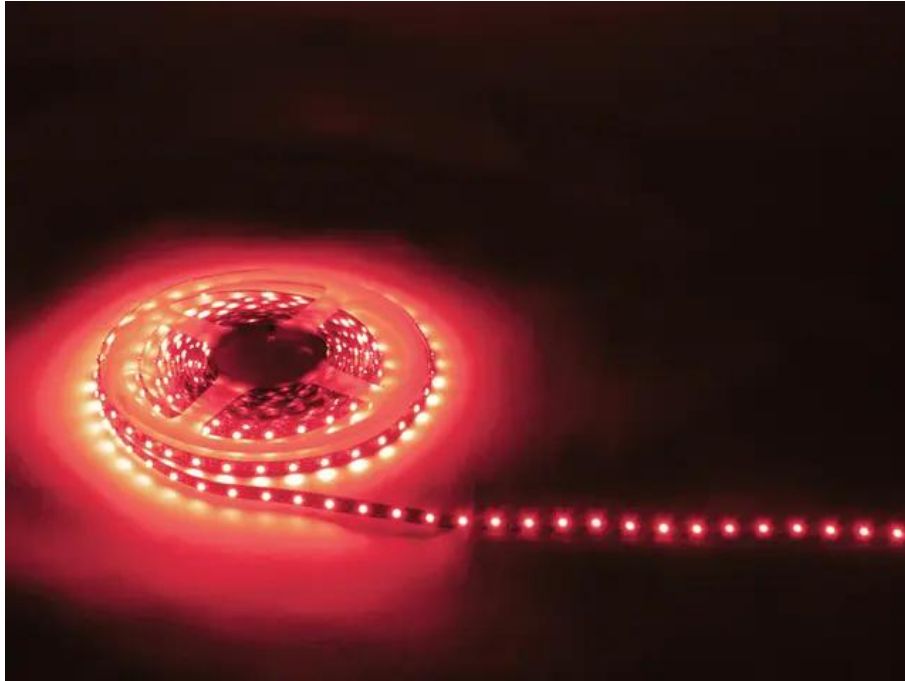

EUROLITE LED Strip 300 5m 3528 red 12V

Striscia LED flessibile per l'illuminazione decorativa all'interno

Art.n.: 50530520

GTIN: 4026397255027

Descrizione :

With its numerous LED strips, Eurolite offers light on tape for technical decoration or bar illumination.

The flexible LED strips have a length of 5 meters. Unichrome versions - red, blue, green, yellow, cool white, warm white - are complimented by two RGB versions. The single colors can be ordered either with a wide span (150 LEDs) or with a short span (300 LEDs) between the LEDs. The RGB versions are available in 12 V or 24 operation - LED quantities are 150 or 240. An optional LED controller controls the brightness and the speed of the RGB LEDs or provides automatic run of the built-in color programs.

Supplied on a plastic reel, the LED stripes feature a self adhesive rear side for simple installation. Color and form can be used as desired as the strips are very flexible and adaptable to really every venue.

Dati tecnici :

Potenza totale installata:	24 W
Installazione/Fissaggio:	Autoadesivo
Lampade/Metri:	60 Pezzo
Prestazioni/Metri:	4,8 W
Lampade/Tubo:	300 Pezzo
Distanza tra le lampade:	16 mm
Marcatura di taglio:	5 cm
Colore della custodia:	Bianco
Misure:	Lunghezza: 500 cm Larghezza: 0,8 cm
Peso:	0,08 kg
Watts per meter/total:	4.8 W/24 W
LED type:	SMD 3528
LED number:	300
Cutting mark:	every 50 mm
Dimensions:	Ø 8 mm x 5000 mm
Prodotto speciale:	Non destinato all'illuminazione di ambienti domestici
Destinazione d'uso:	Illuminazione per effetti speciali