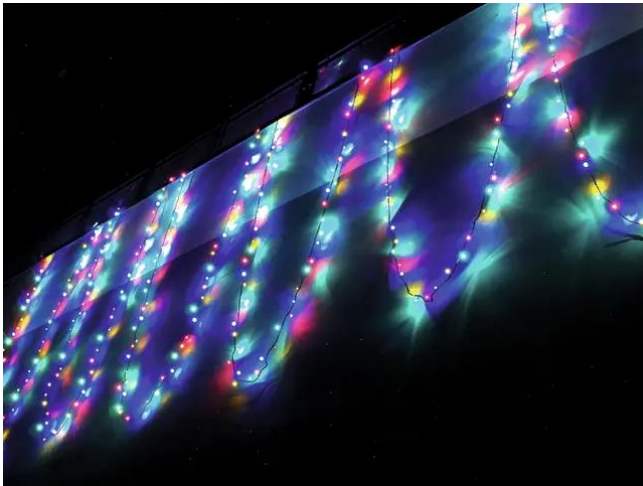

eurolite®

LED garland 230V 200 RGBY LEDs w.C.

Exclusive LED light chain for stylish deco effects!

Art.n.: 50499250

GTIN: 4026397271096

eurolite®

LED garland 230V 200 RGBY LEDs w.C.

Exclusive LED light chain for stylish deco effects!

Art.n.: 50499250

GTIN: 4026397271096

Features :

- Light chain with 200 LEDs in the colors red, green, blue and yellow for decorative lighting
- Intergrated controller for selecting various effects
- 24.5 meters long with 10-meter feed line with power unit