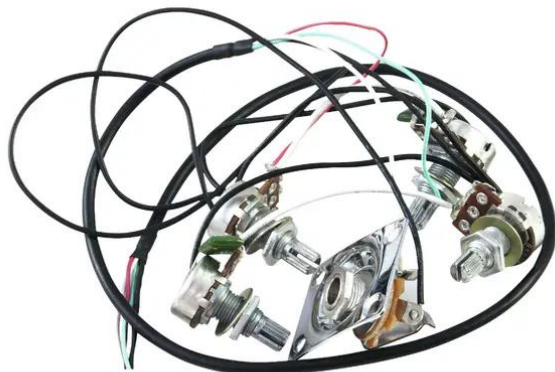

LP poti set incl. 4x poti/socket

Pot set for LP style guitars

Art.n.: 26300238
GTIN: 4026397528565

LP poti set incl. 4x poti/socket

Pot set for LP style guitars

Art.n.: 26300238
GTIN: 4026397528565

Features :

- 4 x potentiometer, wired