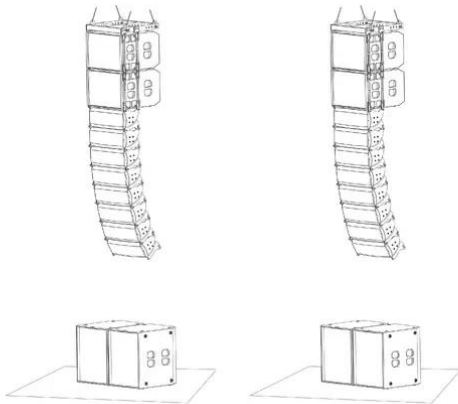

CLA Basic System MK2 L complete

Compact line array for permanent installations and touring purposes

Art.n.: 11041058

GTIN:

CLA Basic System MK2 L complete

Compact line array for permanent installations and touring purposes

Art.n.: 11041058

GTIN:

Features :

- Large basis set suitable for large open airs
- Time saving 2-man installation directly from the transport case
- Low weight of the whole construction and reduced demands for the flying points
- Tight locking pins eliminating vibration noise
- Flying hardware regularly tested by an independent and accredited testing institute
- The set includes four CLA-115 bass reflex subwoofers, four CLA-118 floor subwoofers and sixteen CLA-228 MKII tops as well as two matching flying brackets
- PSSO CLA-118 Floor Subwoofer
- 18" bassreflex subwoofer with 800 W RMS
- Powerful bassreflex subwoofer
- 45 cm woofer (18") with 115 mm voice coil with aluminum chassis
- Housing made of several layer 18 mm birch plywood
- Extremely rugged surface finish
- Integrated locking-system for optional wheel boards
- 8 rubber feet with fitting sinkings