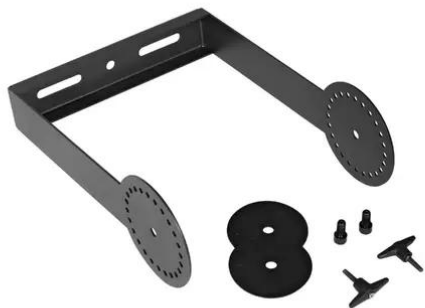

Swing Bracket for PAS-210 MK3

Art.n.: 11039543
GTIN: 4026397677300

Swing Bracket for PAS-210 MK3

Art.n.: 11039543
GTIN: 4026397677300

Features :
